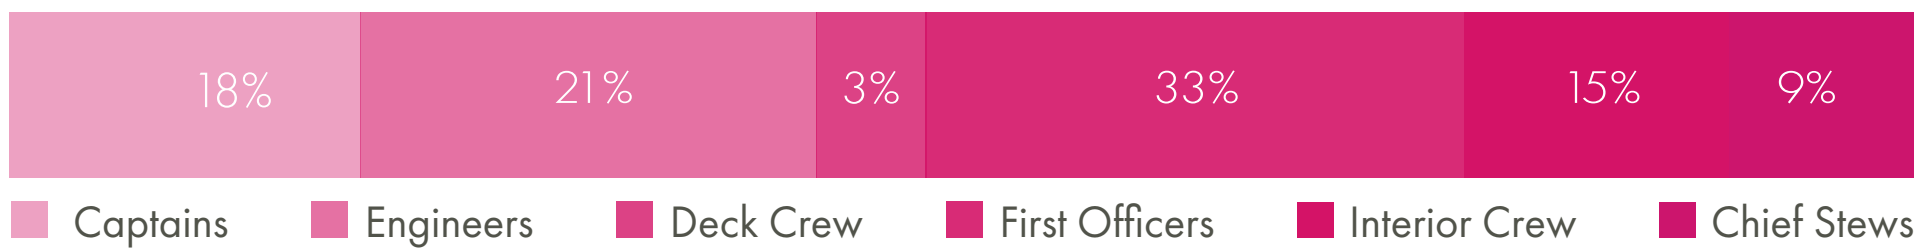

SEMINAR REGISTRATIONS AND ATTENDANCE BY POSITION:

SEMINARS

Medical Emergency on Charter

Managing Onboard Cyber Connectivity & How Yachting is Evolving in Digital Society

Solar protection & Textile Architecture

33 ATTENDEES

16 ATTENDEES

9 ATTENDEES

CREW WORKSHOP FEEDBACK

"VERY INFORMATIVE AND A GREAT REFRESH"
(MEDICAL EMERGENCY ON CHARTER)

"PETERS SAFETY AND CYBER SECURITY TALK WAS EXCELLENT."
(MANAGING ONBOARD CYBER CONNECTIVITY & HOW YACHTING IS EVOLVING IN DIGITAL SOCIETY)

"HIGHLY INFORMATIVE AND DELIVERED IN A PROFESSIONAL MANNER. I WOULD LIKE TO ATTEND MORE IN THE FUTURE."
(MANAGING ONBOARD CYBER CONNECTIVITY & HOW YACHTING IS EVOLVING IN DIGITAL SOCIETY)

"IT WAS A PERFECT REMINDER AND I ALSO HAVE LEARNED NEW THINGS"
(MEDICAL EMERGENCY ON CHARTER)

EVENT TESTIMONIALS

"INTERESTING, FRIENDLY AND WELCOMING AMBIANCE"

"VERY HELPFUL, CLEAR COMMUNICATION"

"ALWAYS HELPING CREW BECOME MORE PROFESSIONAL"

"YOU GUYS ARE AWESOME"

"GREAT HOSPITALITY & GOOD WORKSHOP"